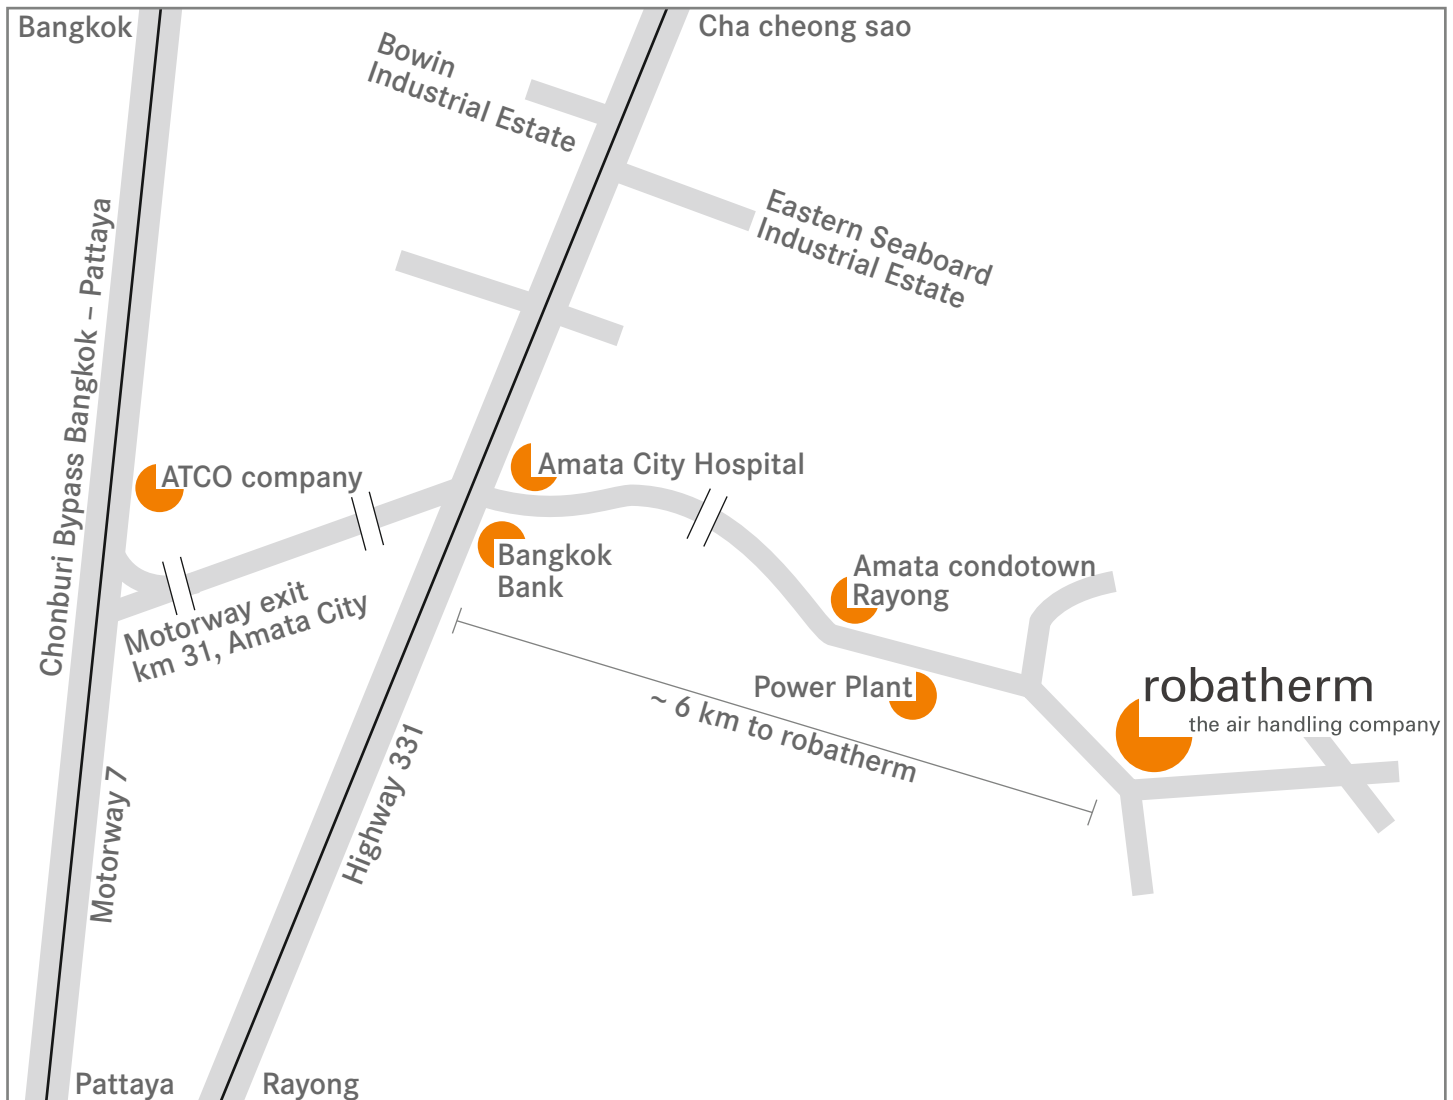

Your Way to robatherm

robatherm Co., Ltd.
Amata City Industrial Estate
7/208 Moo 6, Pluakdaeng
Rayong 21140, Thailand

Phone +66 8443 90411-2
Fax +66 3865 0070
E-Mail info@robatherm.com
Web www.robatherm.com